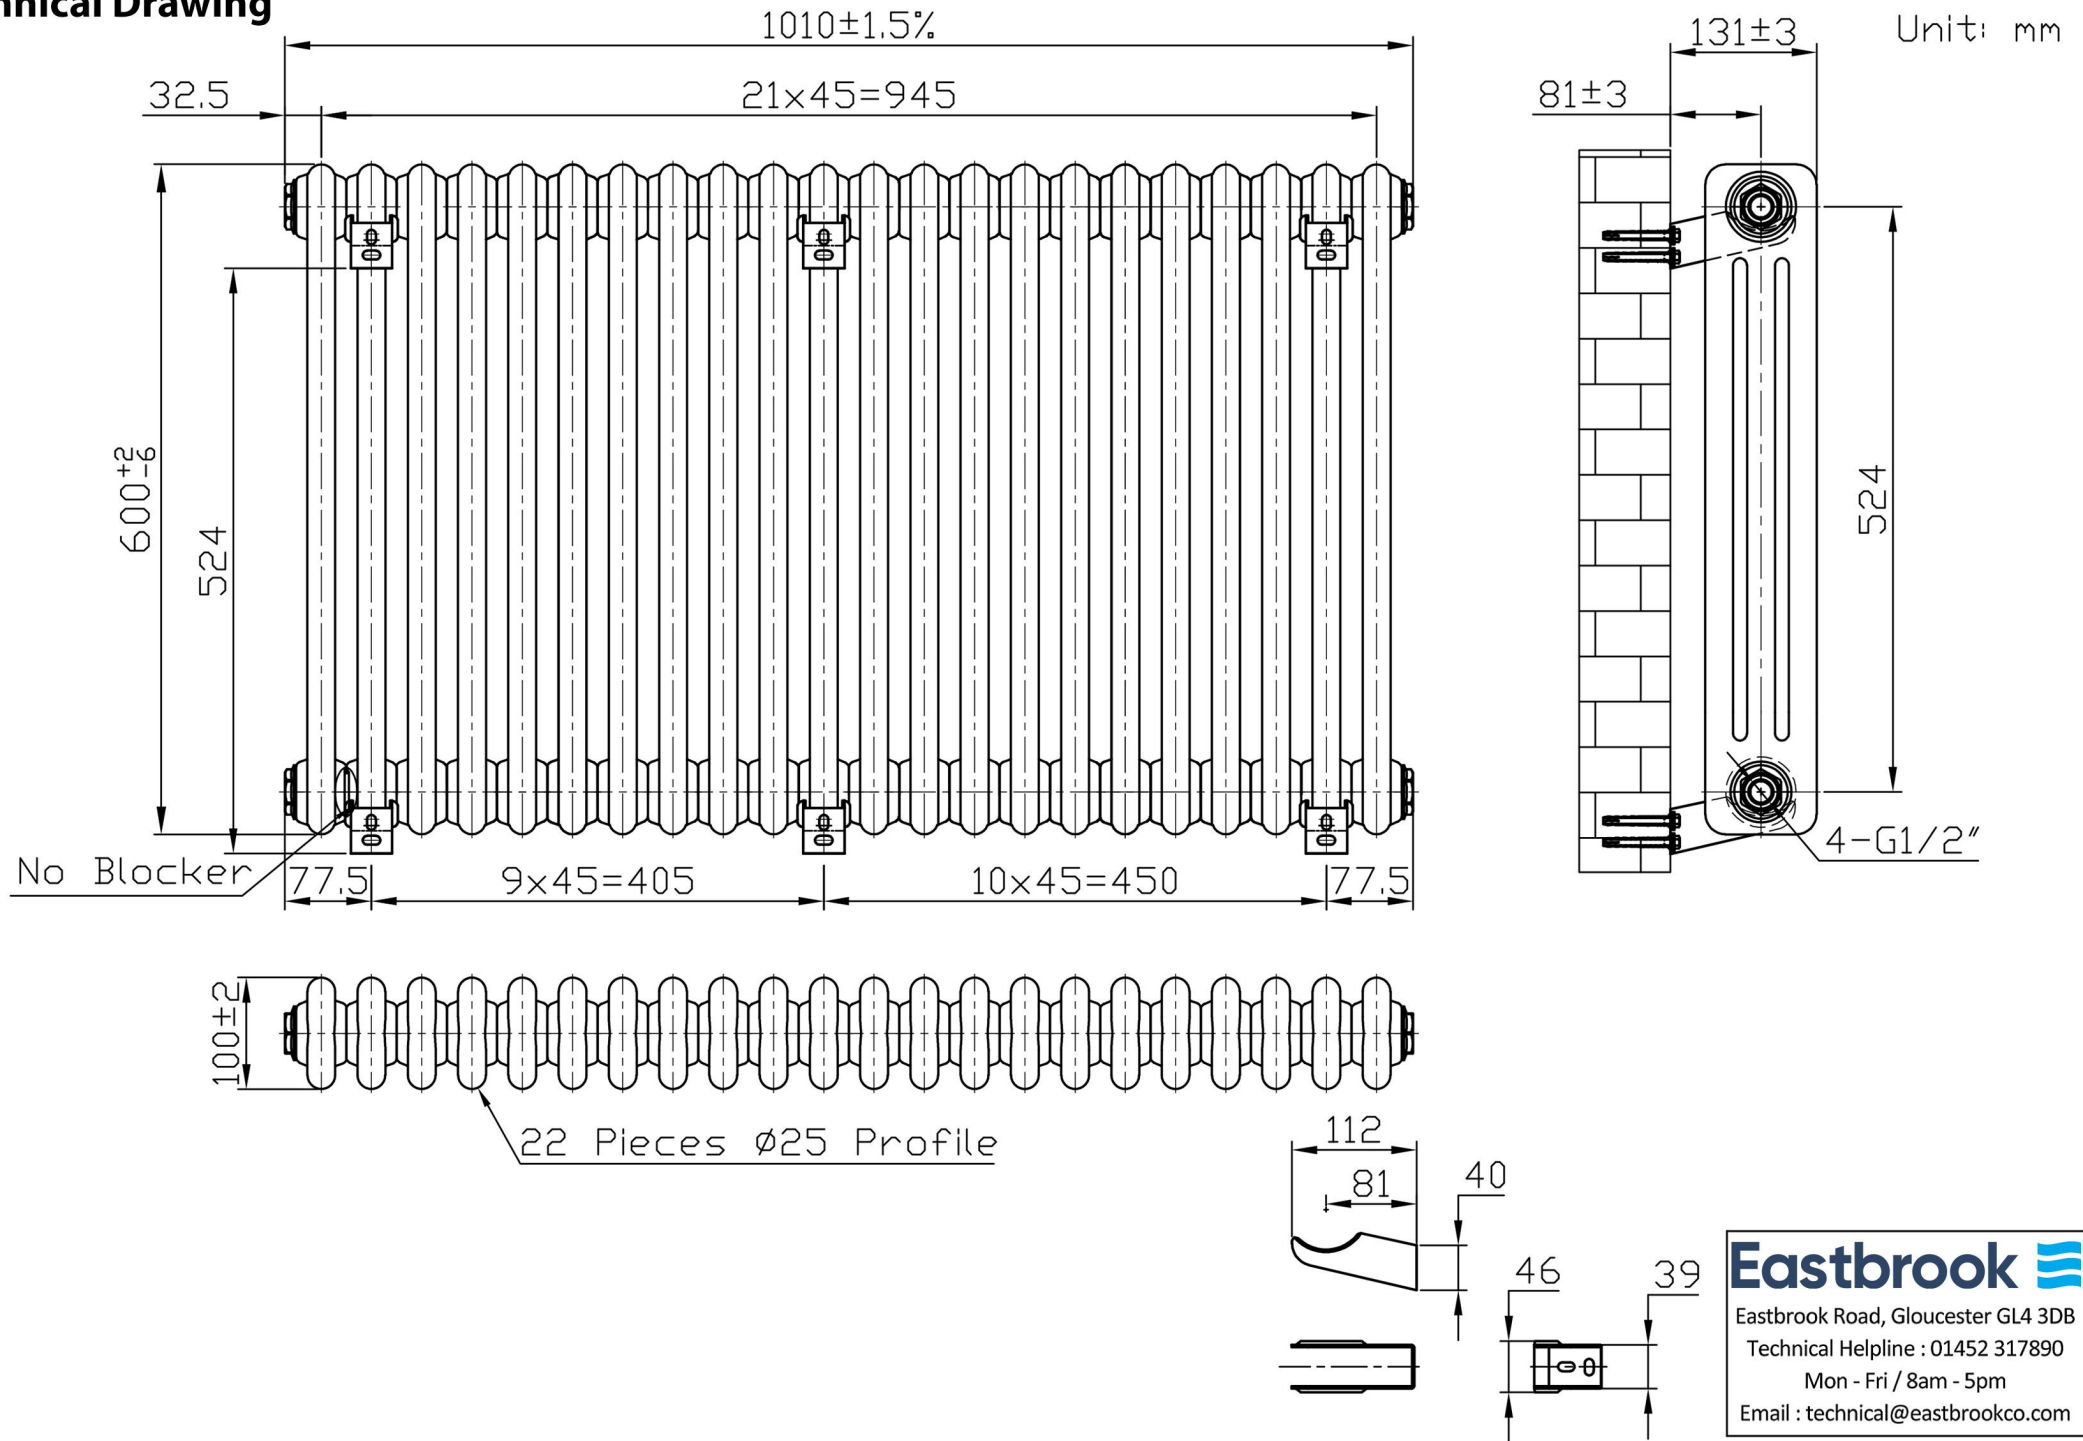

Imperia 3 Column Horizontal 600 x 1010mm. Bare Metal

Technical Drawing

Eastbrook 

Eastbrook Road, Gloucester GL4 3DB
 Technical Helpline : 01452 317890
 Mon - Fri / 8am - 5pm
 Email : technical@eastbrookco.com